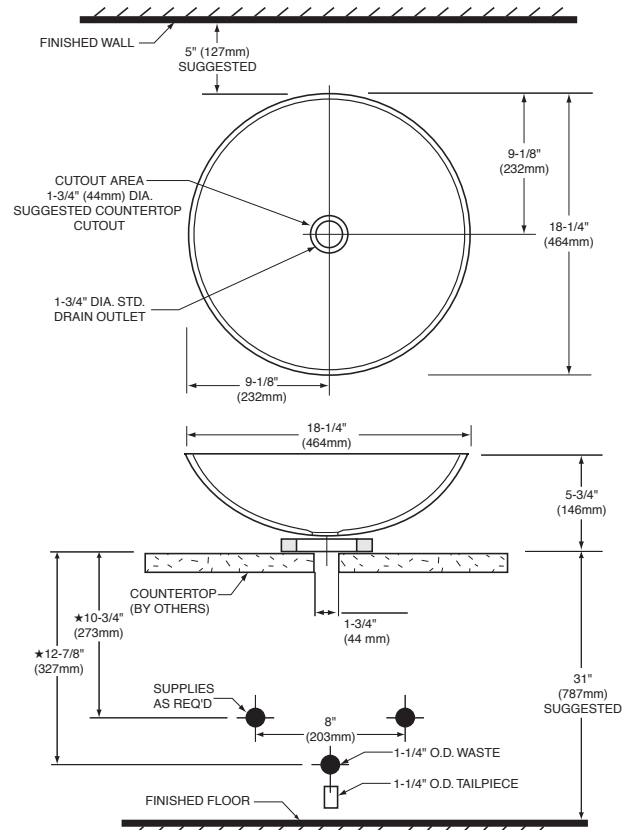

- 32040** Red color with design
- 32050** Blue color with design
(see catalog for actual patterns)

Nominal Dimensions:

18-1/4" x 5-3/4" (464 x 146mm)

Bowl Inside Dimensions:

16-3/4" (425mm) diameter
5" (127mm) depth

Fixture Dimensions conform to ANSI Standard
A112.19.2M

To Be Specified

- Color:
- Faucet:
- Faucet Finish:
- Supplies:
- 1-1/4" Trap:
- Nipple:

GLASS WARNING: Glass items are hand crafted and actual color and/or design may slightly vary. Changes in lighting may also effect appearance. Install with grid drain only.

CAUTION: Do not over-tighten. THE NUT ON THE DRAIN SET SHOULD BE FINGER TIGHTENED AND THEN TURNED NO MORE THAN ONE ADDITIONAL TURN. Silicone or a series of rubber gaskets will be used to create a water tight seal. The metal surfaces of the drain set should never come in contact with the glass (Doing so can cause stresses to build in the glass, which could later crack the glass).

NOTES:

- ★ DIMENSIONS SHOWN FOR LOCATION OF SUPPLIES AND "P" TRAP ARE SUGGESTED. FITTINGS NOT INCLUDED AND MUST BE ORDERED SEPARATELY.

IMPORTANT: Dimensions of fixtures are nominal and may vary within the range of tolerances established by ANSI Standard A112.19.2M. These measurements are subject to change or cancellation. No responsibility is assumed for use of superseded or voided pages.